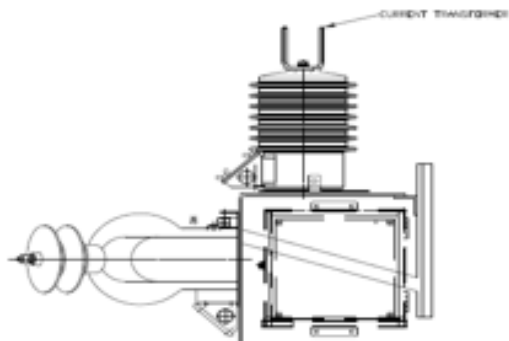

Keltour Control Inc Pole Mount Solutions.

Units are available in the following configurations sizes and options.
 We can also offer customized plug and play options and custom frames

PMU-15,25,35KV -- 1 Phase 1 wire