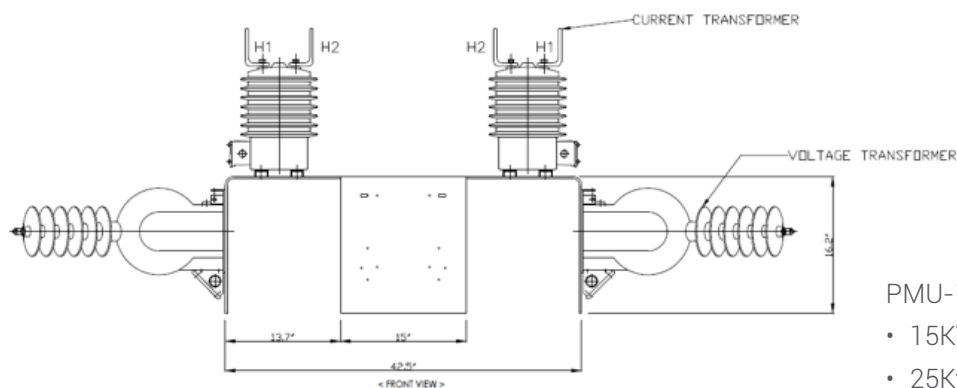

PMU-15,25,35KV -- 3 Phase 3 wire

- 15KV -- 3 Phase 3 wire   PMM6 OR Equivalent
- 25Kv -- 3 Phase 3 wire   PMM6 OR Equivalent
- 35KV -- 3 Phase 3 wire   PMM6 OR Equivalent