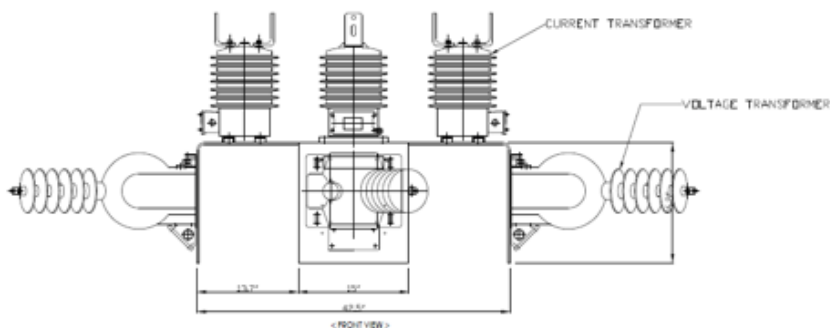

PMU-15,25,35KV -- 3 Phase 4 wire

- 15Kv -- 3 Phase 4 wire   PMM6 OR Equivalent
- 5Kv -- 3 Phase 4 wire   PMM6 OR Equivalent
- 35Kv -- 3 Phase 4 wire   PMM6 OR Equivalent