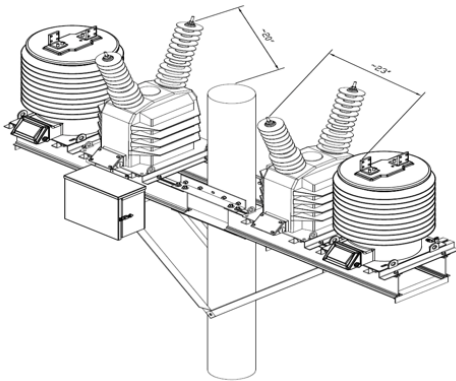

Offerings:

- Plug and Play for quick installation
- Customized frames for pole and mounting variations
- Fully assembled or loose shipped
- Quick lead times
- Technical sales reps across Canada